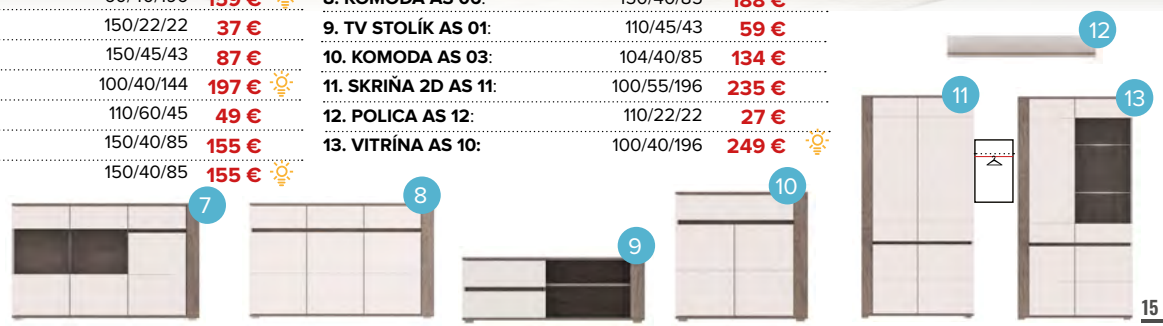

1. VITRÍNA AS 08:	60/40/196	159 €	8. KOMODA AS 06:	150/40/85	188 €
2. POLICA AS 13:	150/22/22	37 €	9. TV STOLÍK AS 01:	110/45/43	59 €
3. TV STOLÍK AS 02:	150/45/43	87 €	10. KOMODA AS 03:	104/40/85	134 €
4. VITRÍNA AS 07:	100/40/144	197 €	11. SKRIŇA 2D AS 11:	100/55/196	235 €
5. KONFERENČNÝ STOLÍK AS 14:	110/60/45	49 €	12. POLICA AS 12:	110/22/22	27 €
6. KOMODA AS 04:	150/40/85	155 €	13. VITRÍNA AS 10:	100/40/196	249 €
7. VITRÍNA AS 05:	150/40/85	155 €