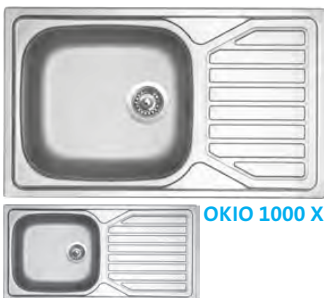

OKIO 860 XXL

HORNÝ
OTOČNÝ

SET **RDOKXLM8605006V** 0,6 3 1/2" Skl. Matný
RDOKXLL8605006V 0,6 3 1/2" 1-6 Leštený
RDOKXLM1005006V* 0,6 3 1/2" Skl. Matný
RDOKXLL1005006V* 0,6 3 1/2" 1-6 Leštený

cena drezu v €
s DPH 20%

146,40
166,20
170,20
189,60

Vonkajšie rozmery: 860 (*1 000) × 500 mm
Rozmery vane: 450 × 400 mm
Hĺbka: 160 mm
Skrinka: 600 mm
Mod. rad: Sinks Rodi, záruka 15 rokov
Doplňky SD: 104

+ **PRONTO**
+ drez SET
~~=217,40~~
= 211,40

+ **EVERA**
+ drez SET
~~=235,20~~
= 226,90

+ **VITALIA**
+ drez SET
~~=279,70~~
= 249,10

+ **LEGENDA S**
+ drez SET
~~=275,70~~
= 261,00

OKIO 1000 XXL*